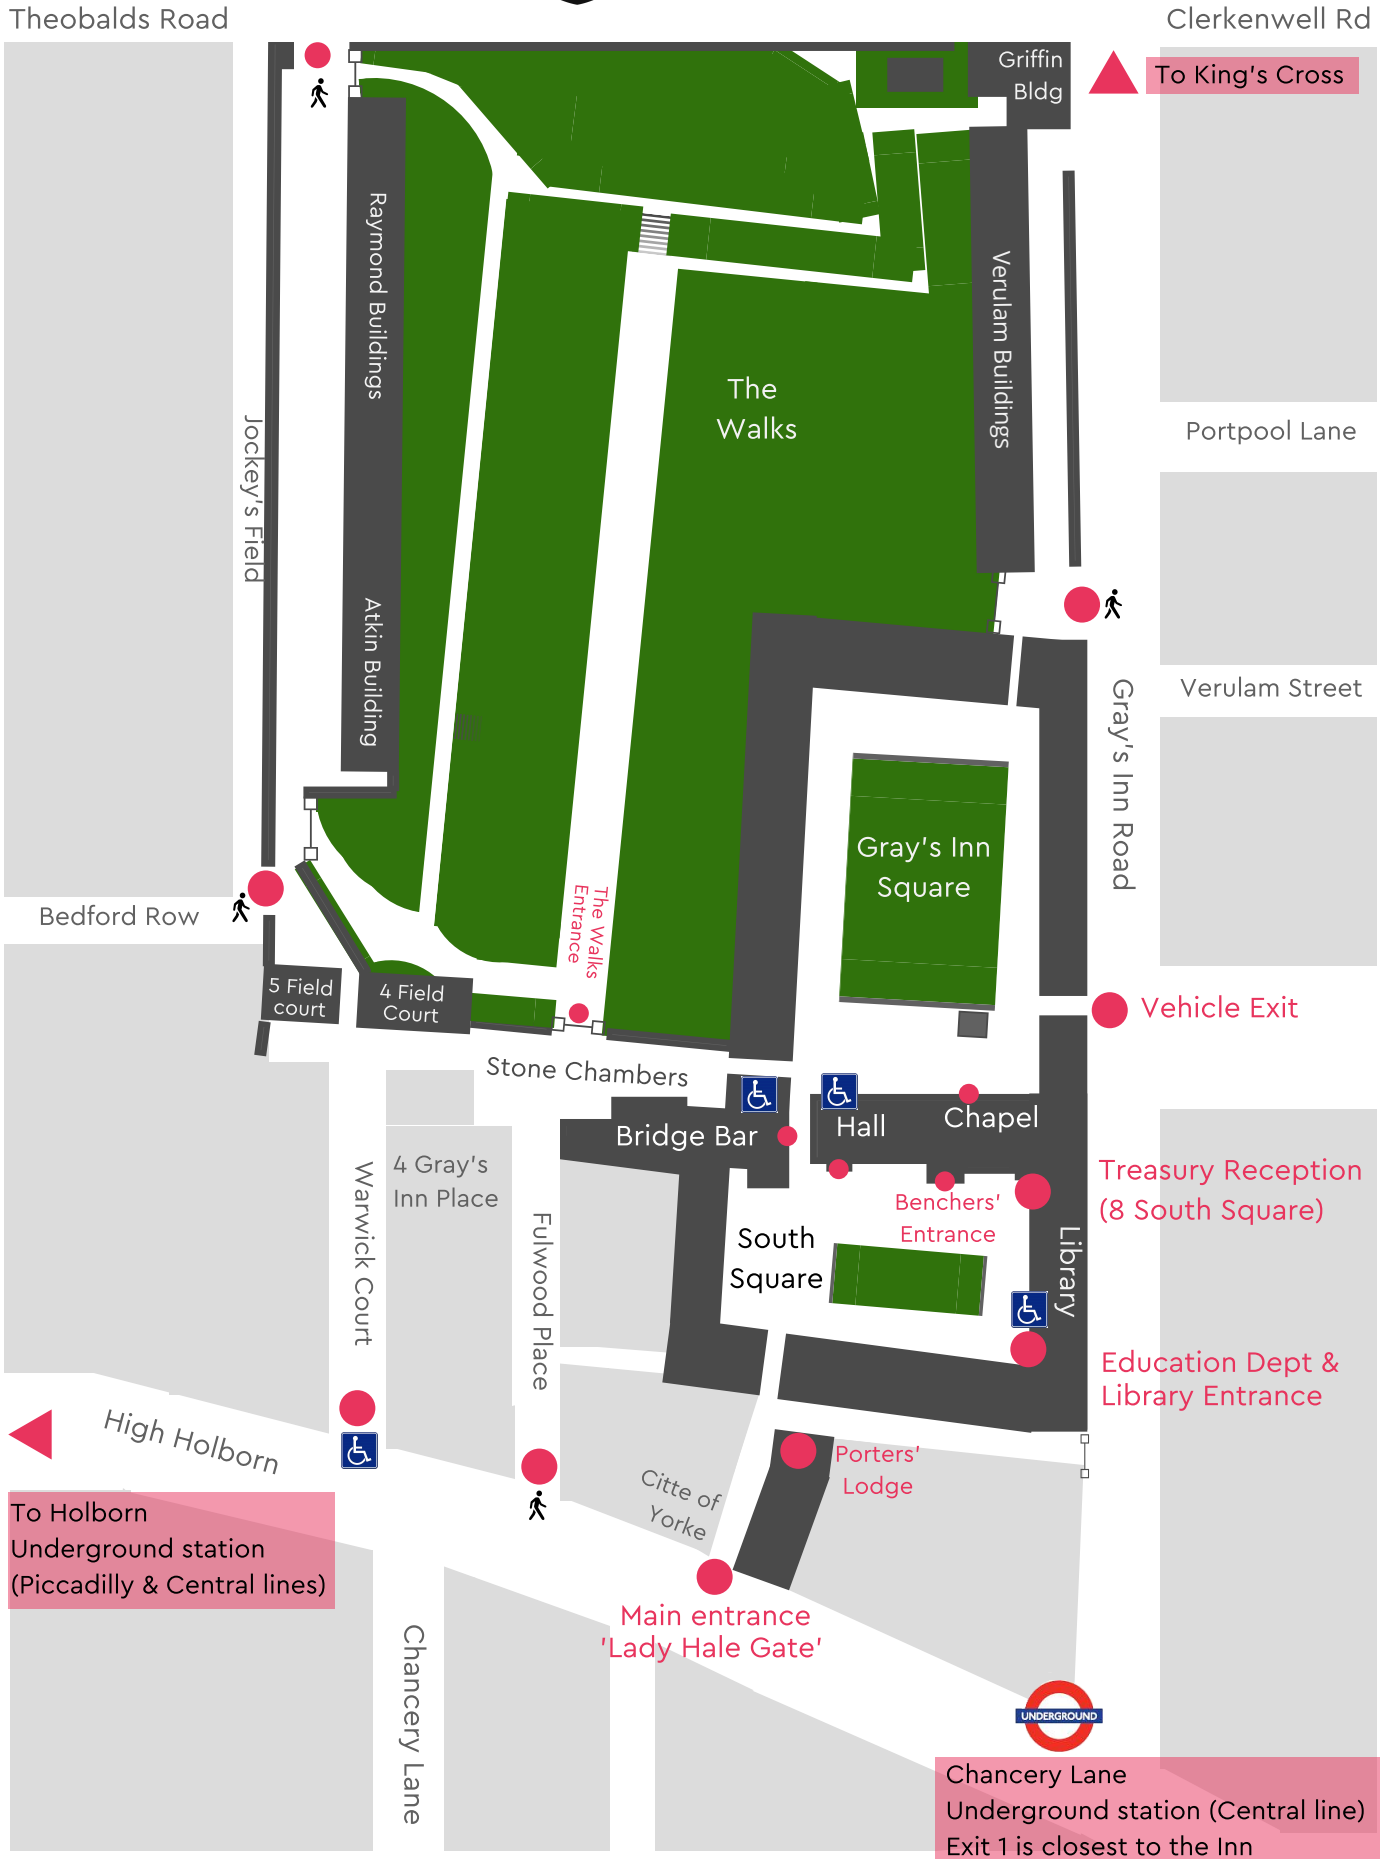

# GRAY'S INN

Gray's Inn, 8 South Square, London WC1R 5ET

020 7458 7800