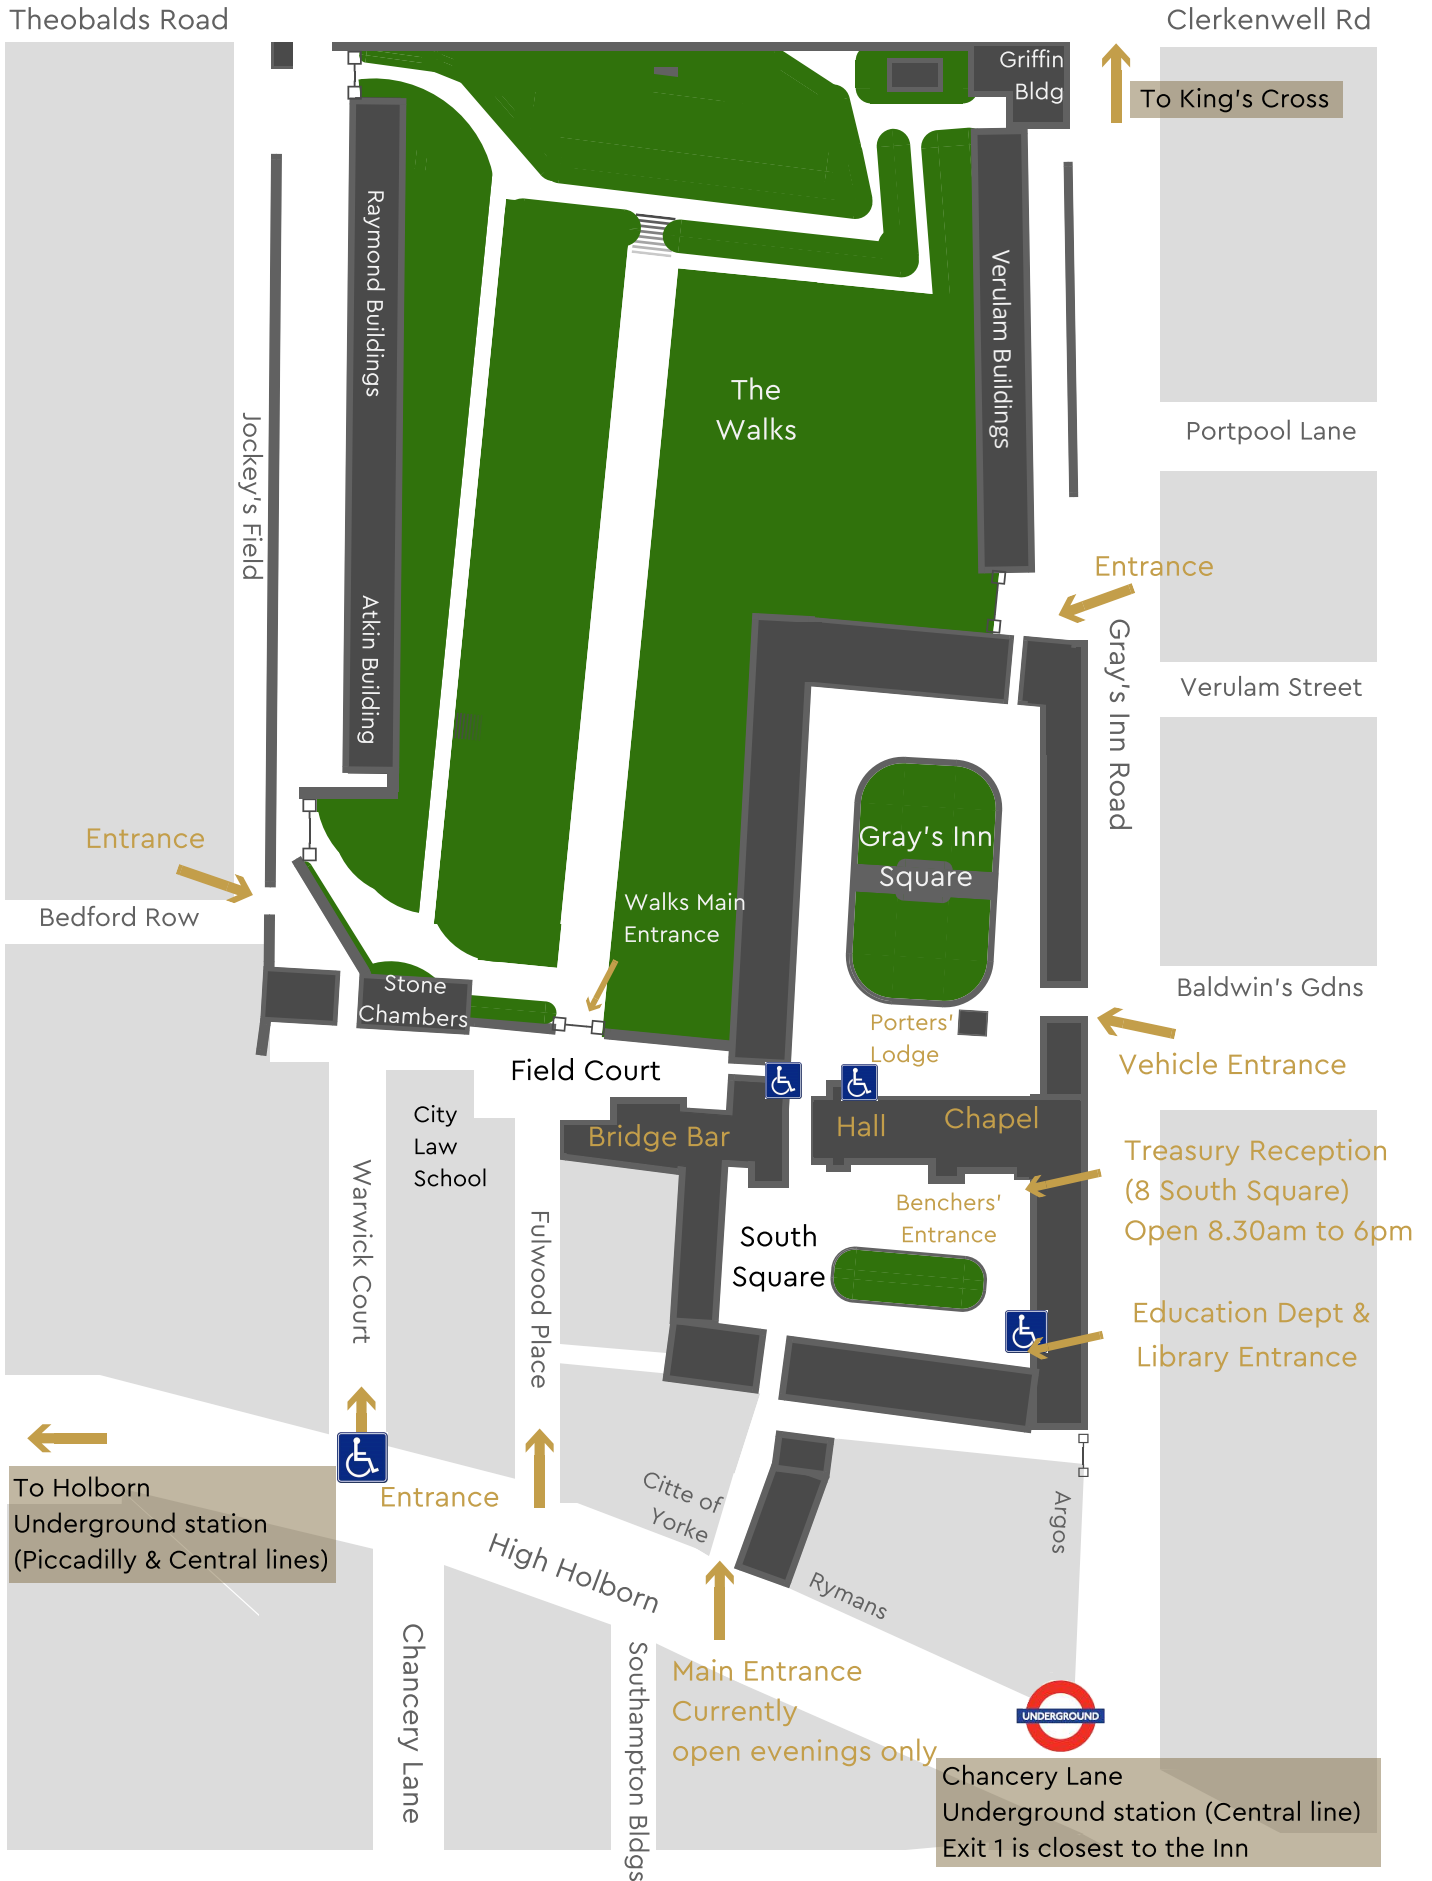

GRAY'S INN

Gray's Inn, 8 South Square, London WC1R 5ET

020 7458 7800