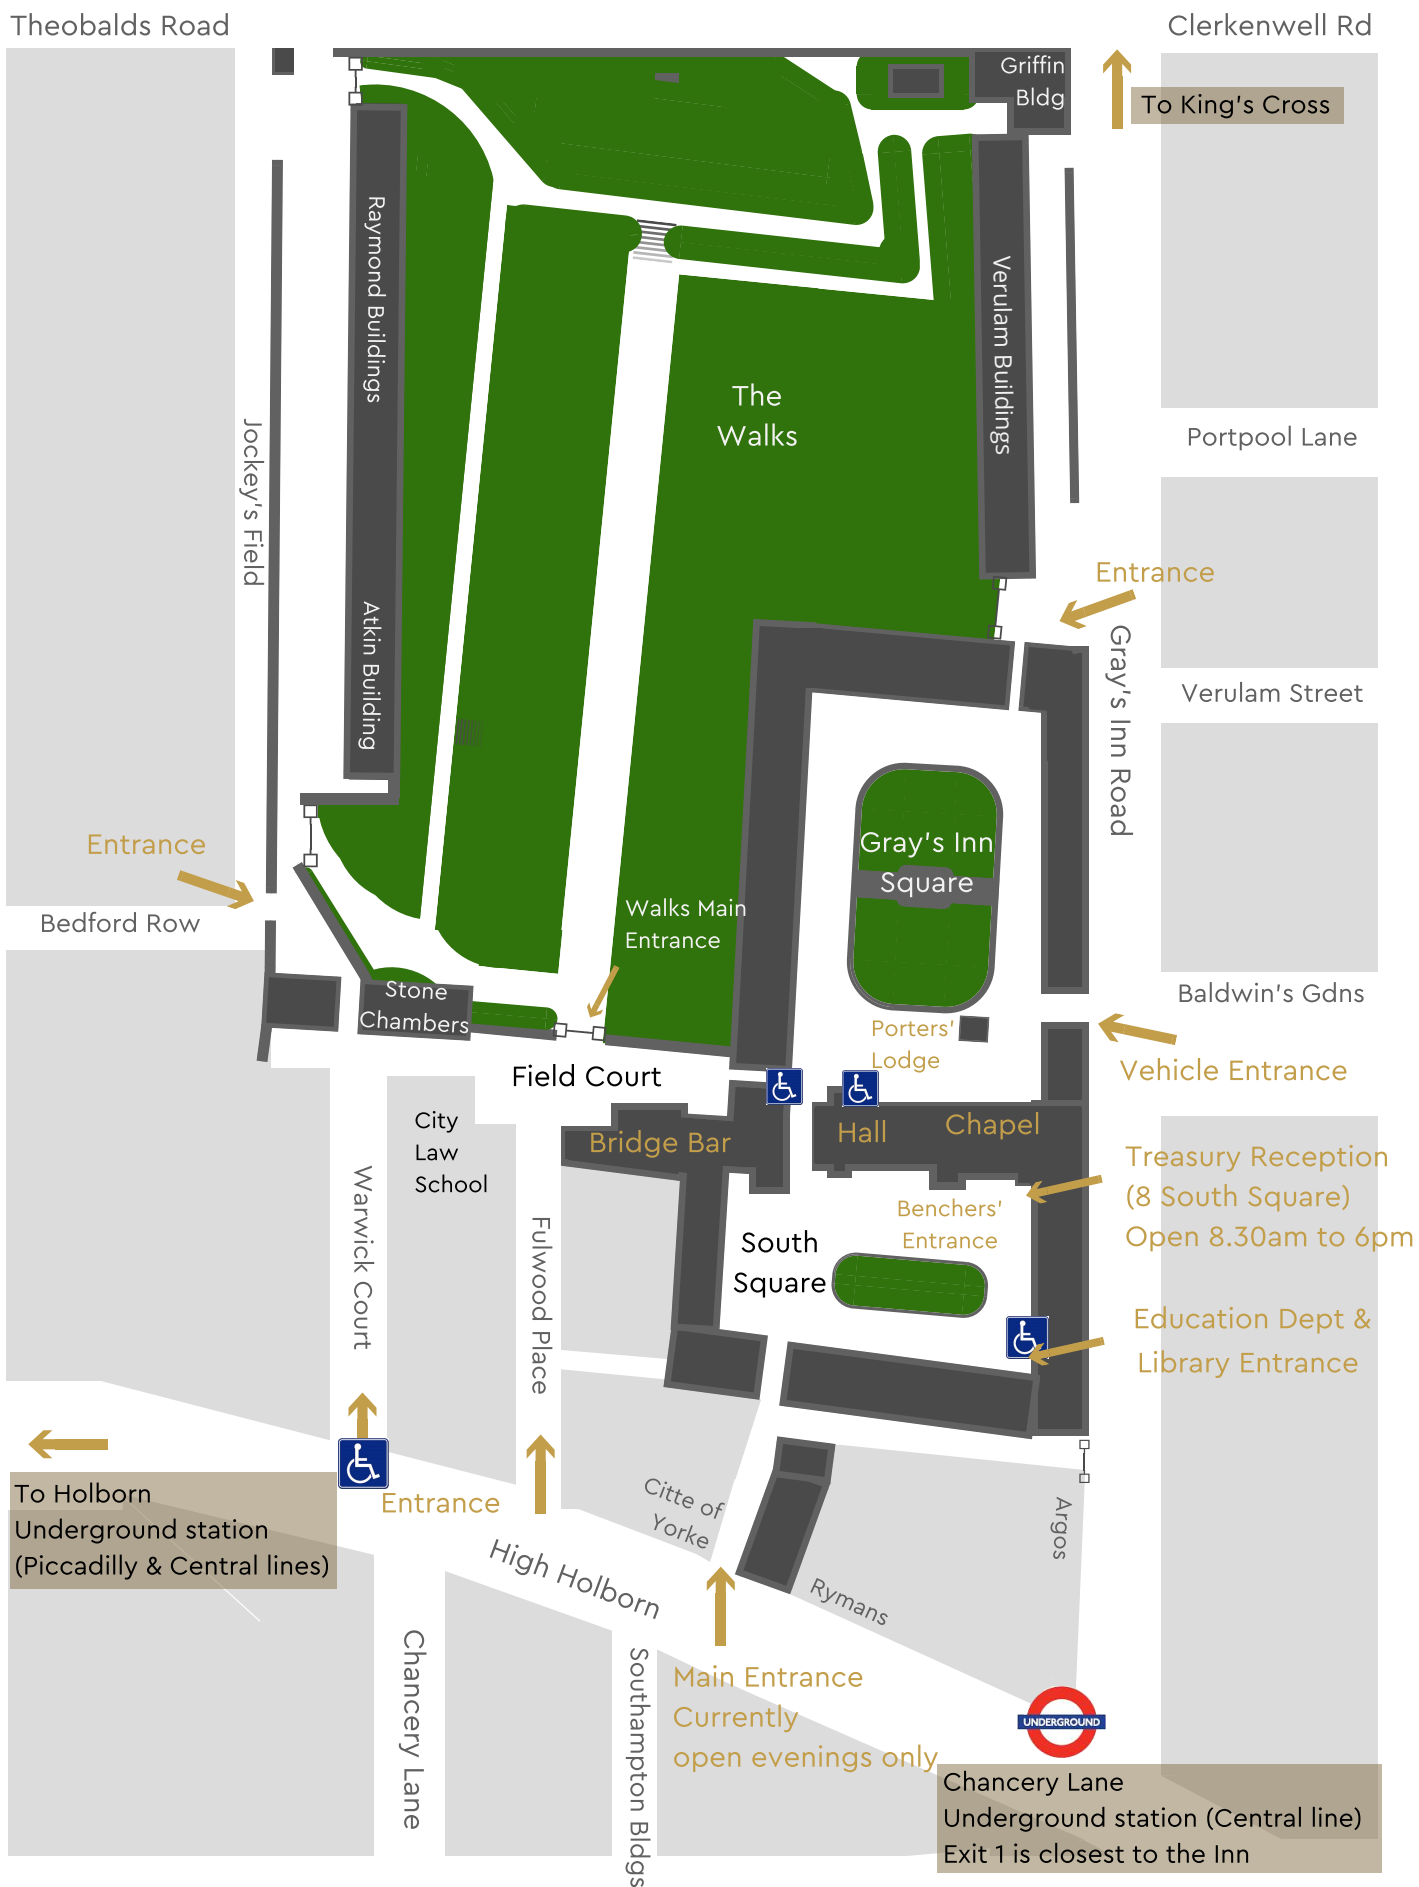

GRAY'S INN

Gray's Inn, 8 South Square, London WC1R 5ET

020 7458 7800