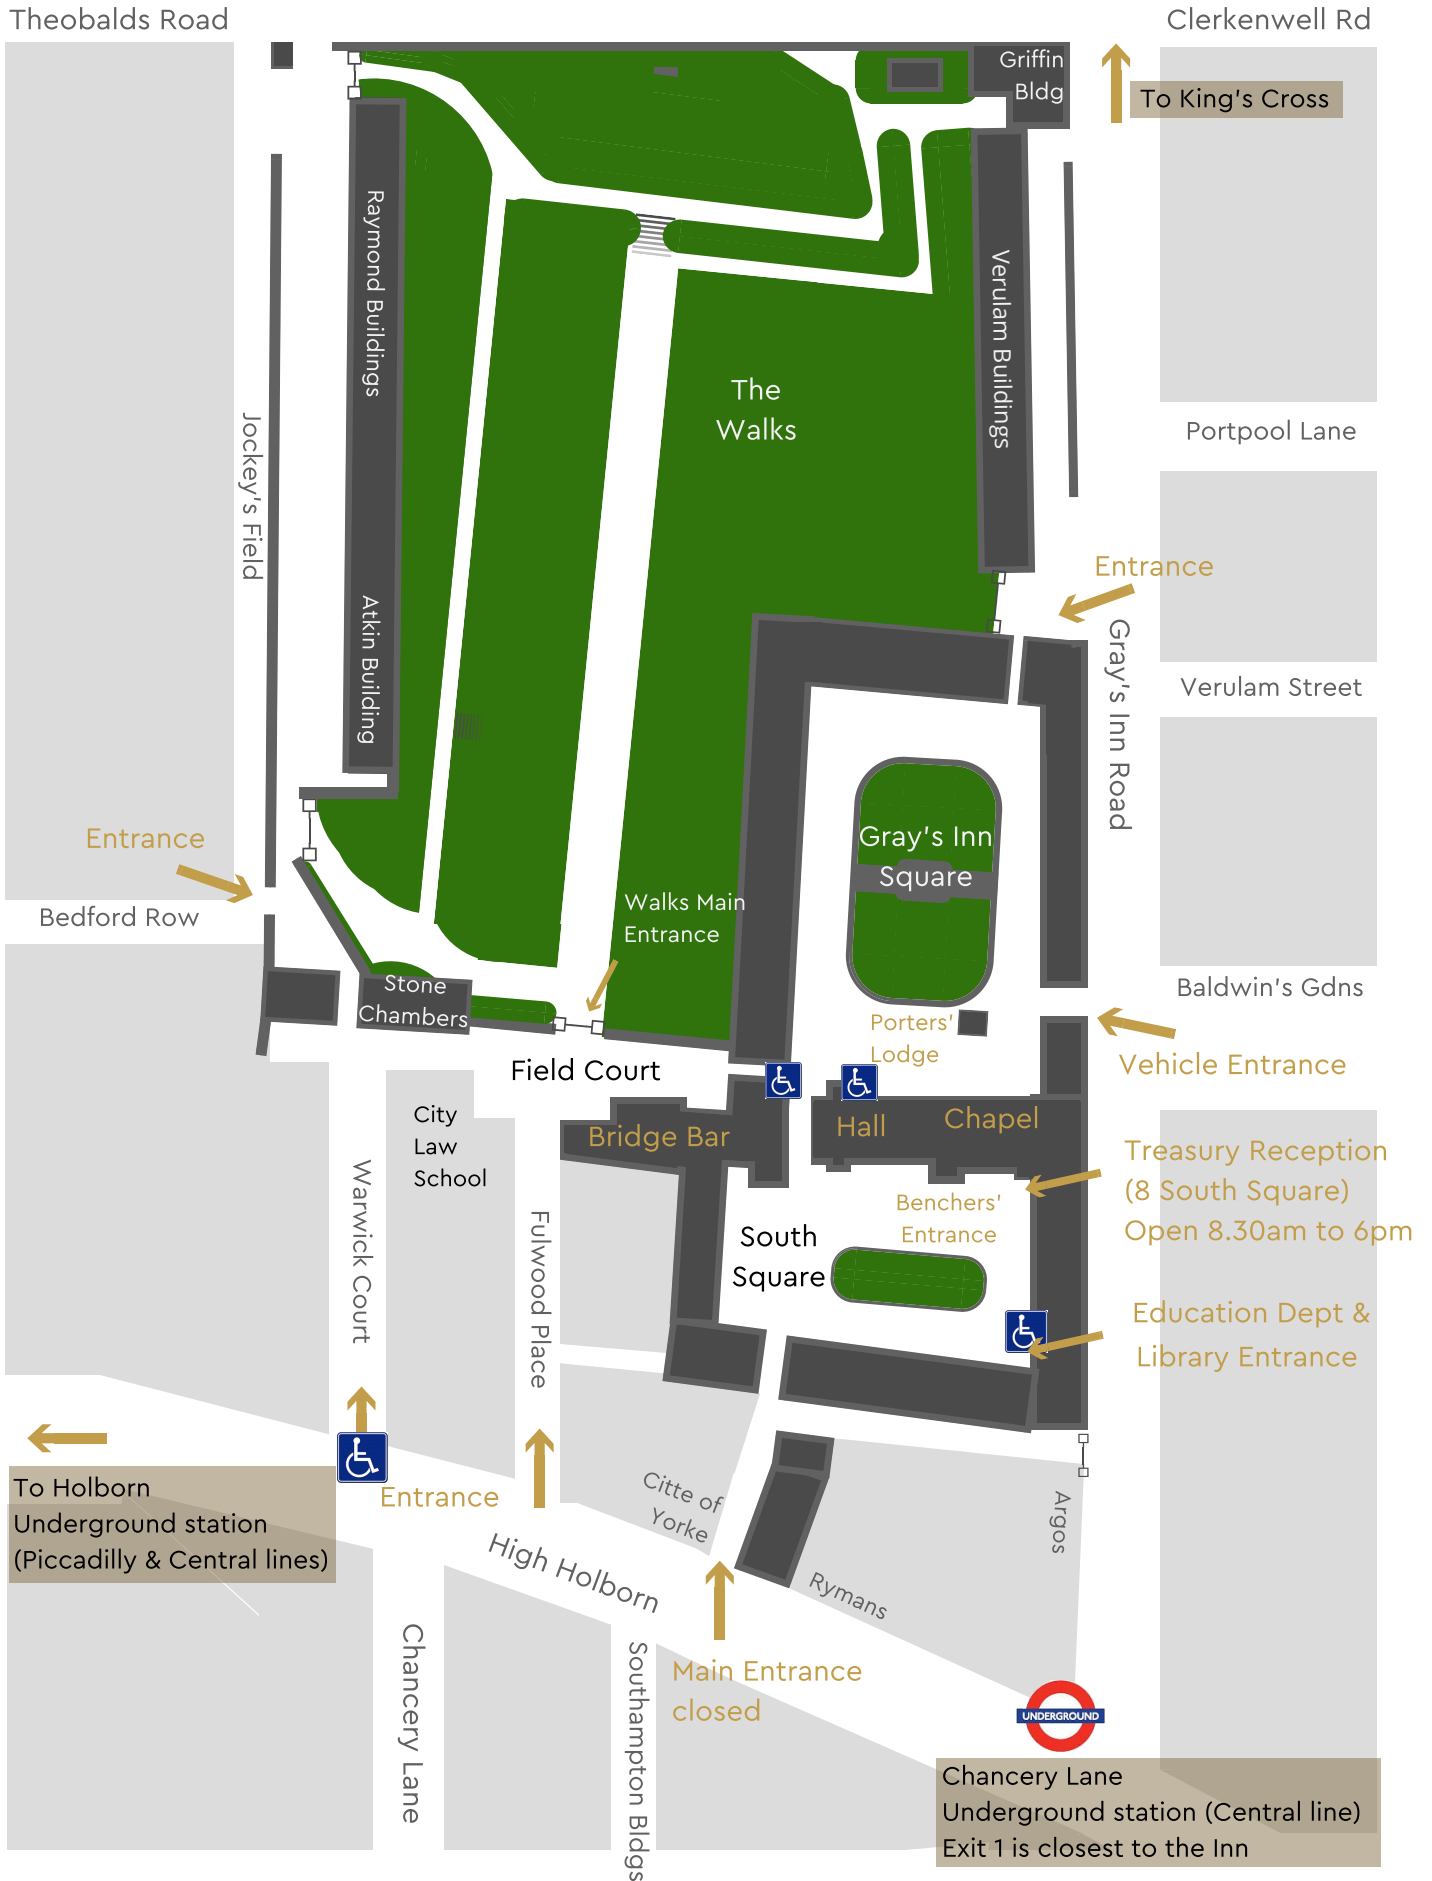

# GRAY'S INN

Gray's Inn, 8 South Square, London WC1R 5ET

020 7458 7800