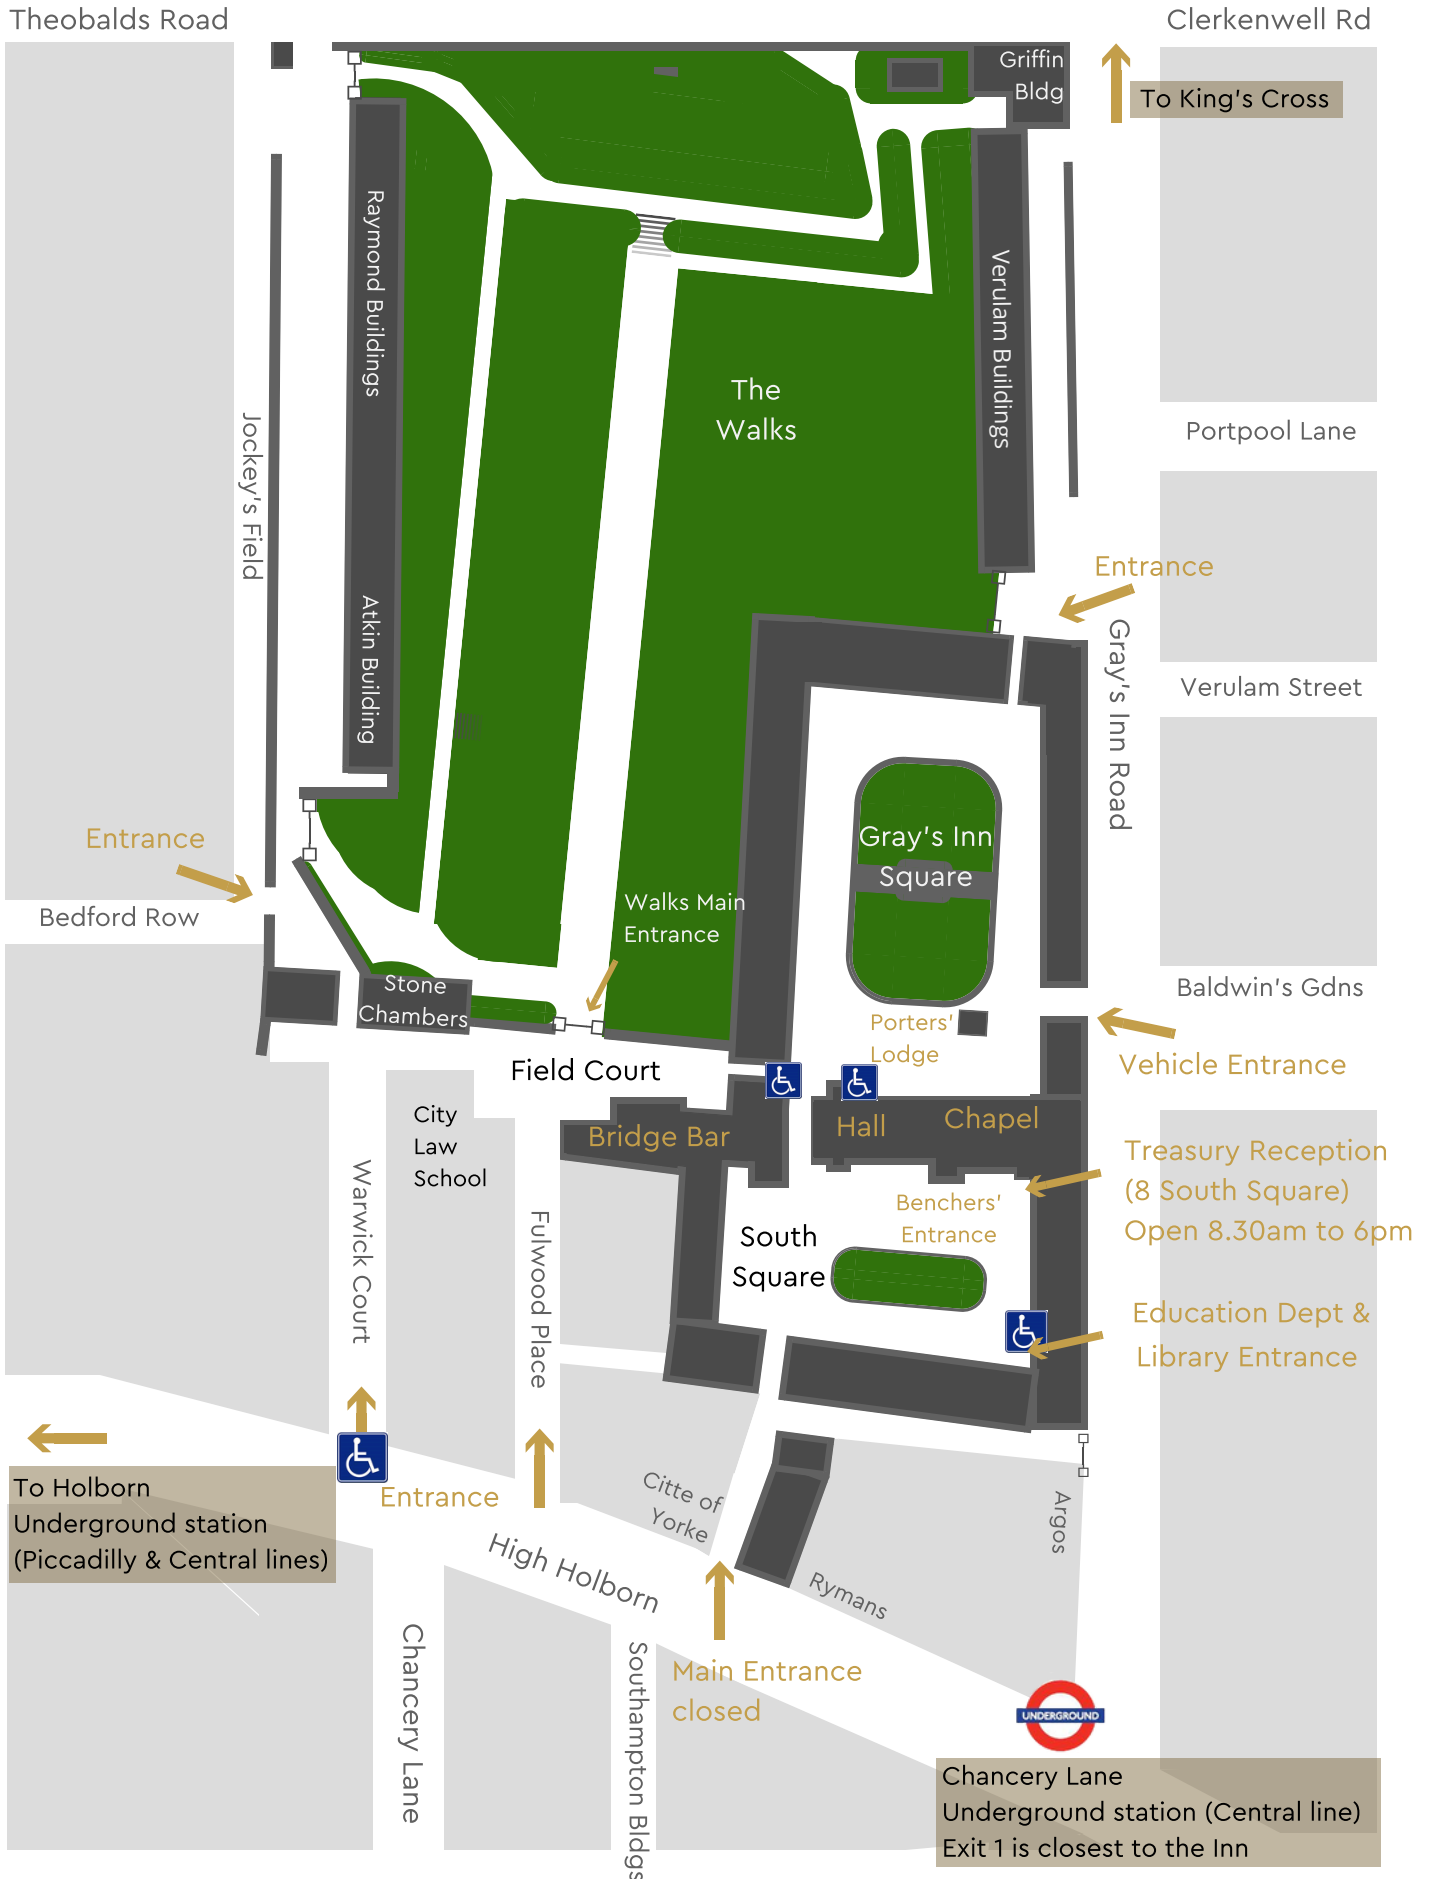

GRAY'S INN

Gray's Inn, 8 South Square, London WC1R 5ET

020 7458 7800