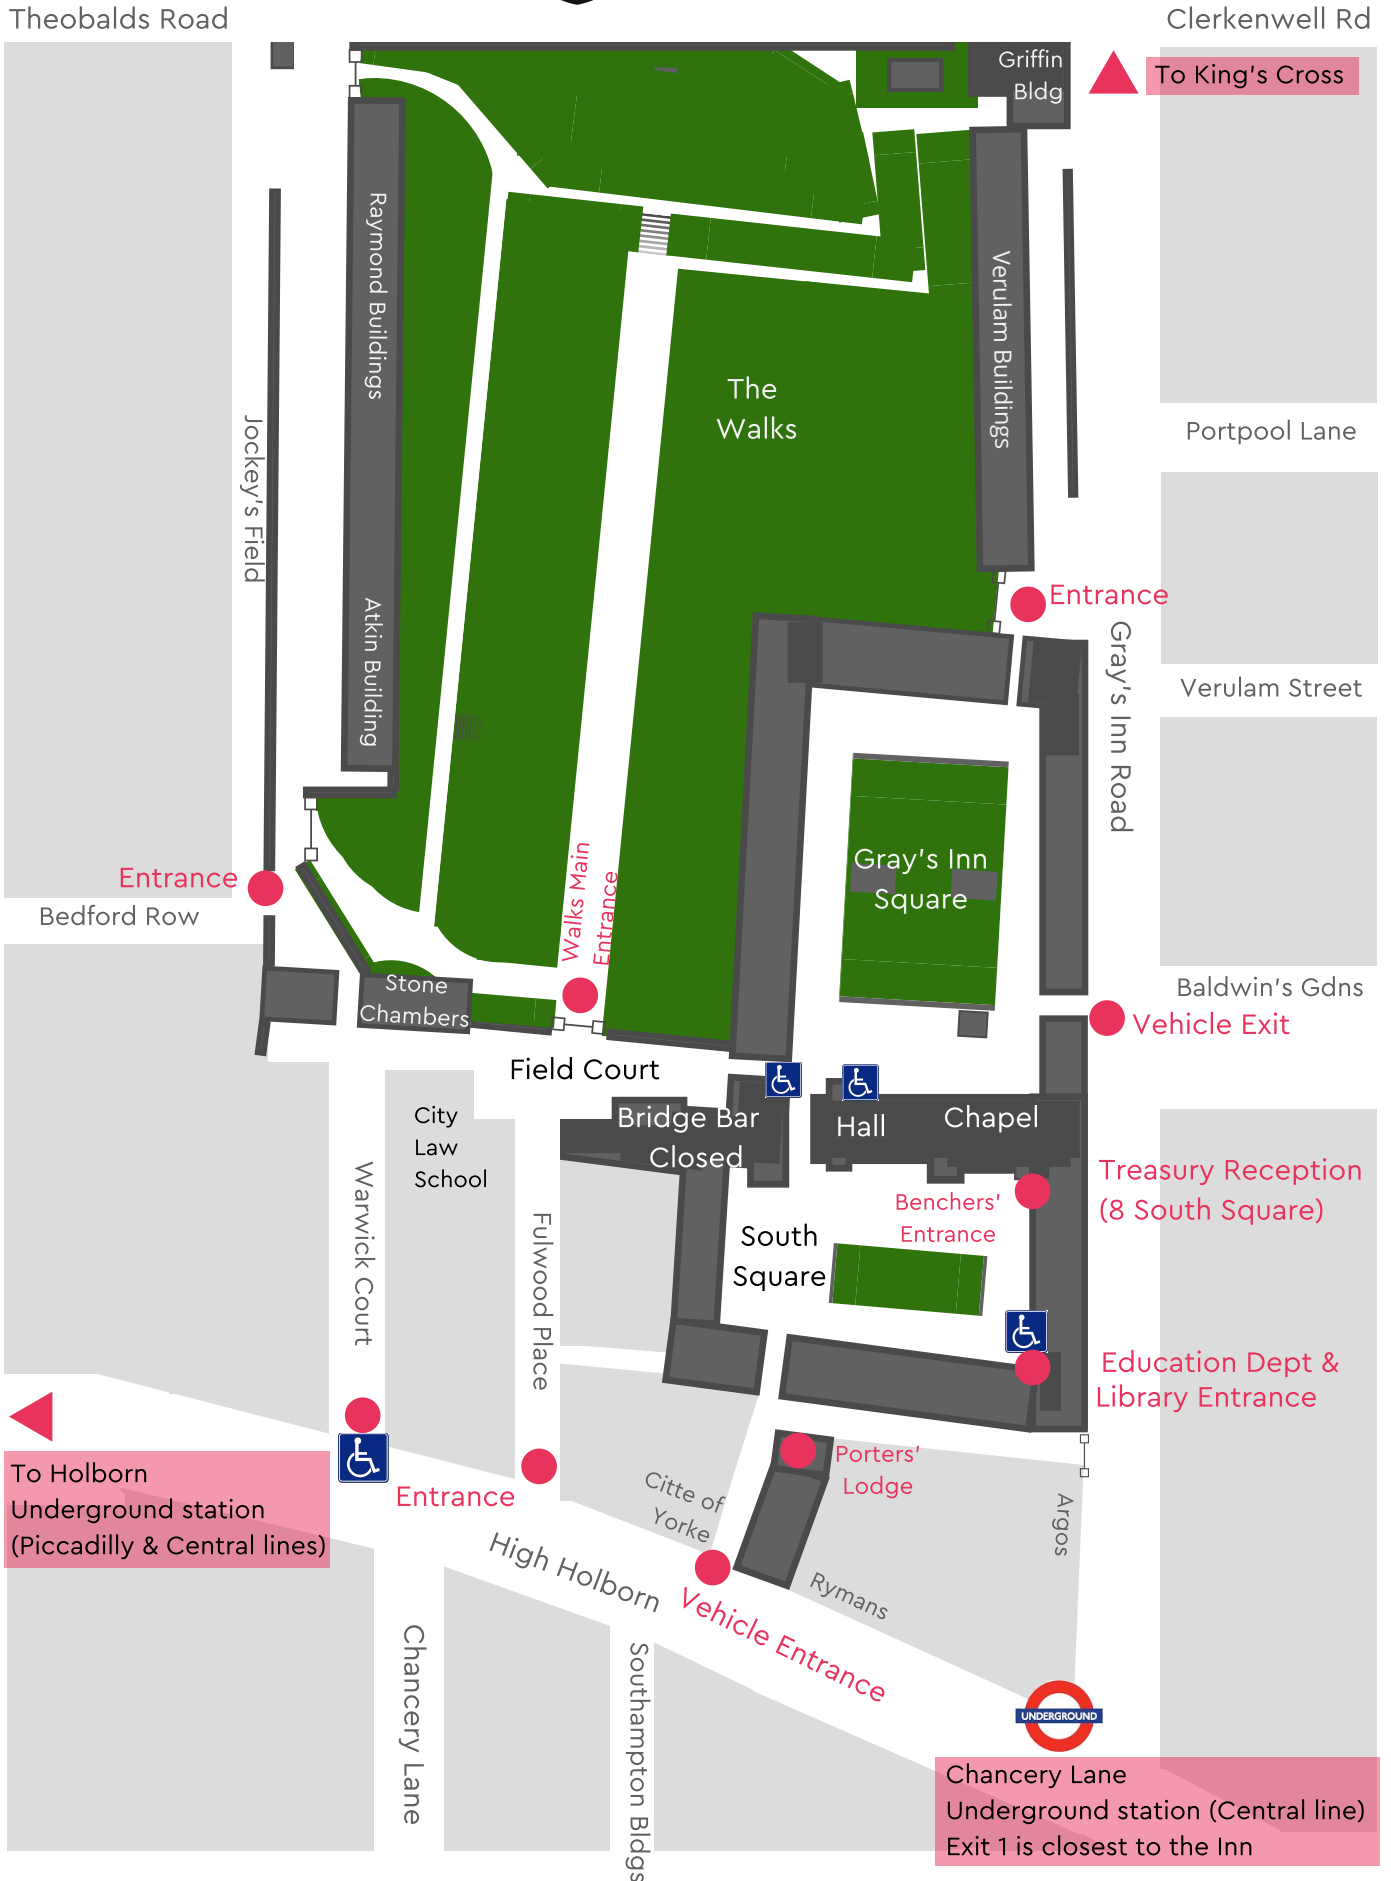

GRAY'S INN

Gray's Inn, 8 South Square, London WC1R 5ET

020 7458 7800